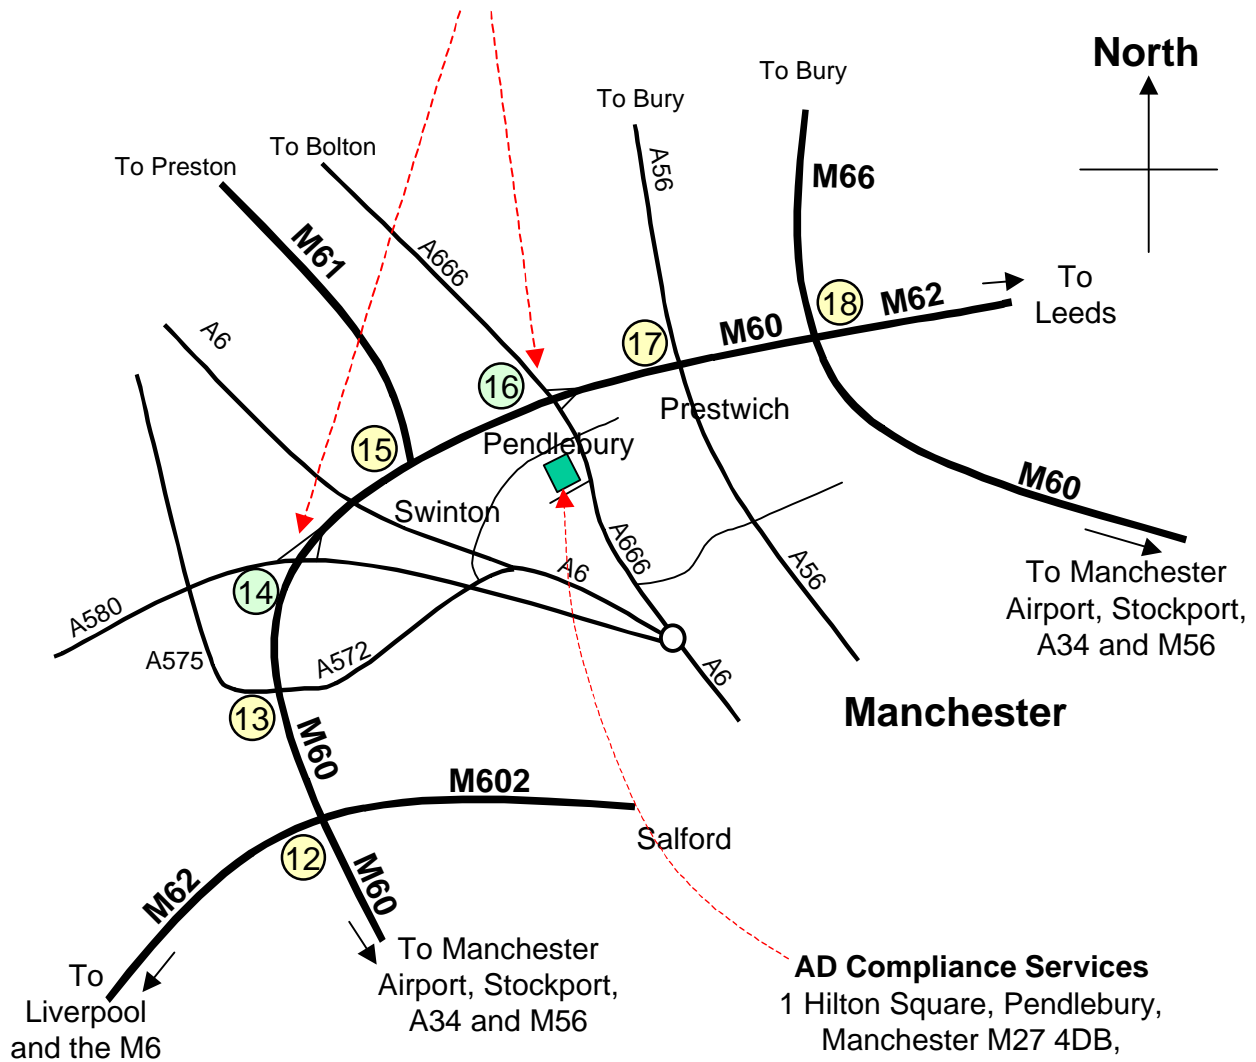

Directions to AD Compliance Services

1) Overview of motorway connections

Note: Junctions 14 and 16 of the M60 can only be accessed from their eastern (Leeds) sides. They have no slip roads on their western (Liverpool, M6) sides.